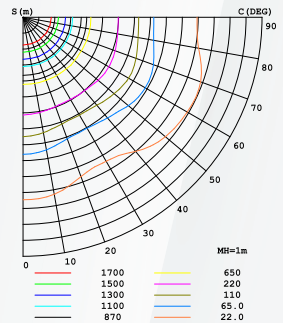

DIMENSIONS

ADJUSTMENT DIAGRAM

COLOR SWITCH

WW - 3000K

COLOR SWITCH

NW - 4000K

COLOR SWITCH

CW - 6000K

LUMINOUS INTENSITY DISTRIBUTION DIAGRAM

LUMINOUS INTENSITY DISTRIBUTION DIAGRAM

PLANAR ISOLUX DIAGRAM (UNIT: lx)

PLANAR ISOLUX DIAGRAM (UNIT: lx)

PLANAR ISOLUX DIAGRAM (UNIT: lx)

Flux out: 3023 lm

Height	Ravg, Rmax	Angle: 90.70deg	Diameter
3.281ft 1m	86.32, 187.26ft 262.1, 580.51m		6.649ft 202.47cm
6.562ft 2m	21.58, 46.81ft 6.59, 14.31m		13.29ft 404.94cm
9.843ft 3m	9.99, 20.80ft 3.04, 6.34m		19.93ft 607.43cm
13.124ft 4m	5.99, 11.70ft 1.84, 3.54m		26.57ft 809.89cm
16.4ft 5m	3.45, 7.69ft 1.05, 2.31m		33.21ft 1013.39cm

Flux out: 3071 lm

Height	Ravg, Rmax	Angle: 90.74deg	Diameter
3.281ft 1m	87.71, 190.26ft 267.1, 589.71m		6.647ft 202.61cm
6.562ft 2m	21.93, 47.55ft 6.69, 104.81m		13.29ft 405.23cm
9.843ft 3m	9.74, 21.13ft 2.98, 6.43m		19.94ft 607.83cm
13.124ft 4m	5.48, 11.89ft 1.67, 3.59m		26.58ft 810.46cm
16.4ft 5m	3.50, 7.69ft 1.07, 2.31m		33.22ft 1013.65cm

Flux out: 3246 lm

Height	Ravg, Rmax	Angle: 90.73deg	Diameter
3.281ft 1m	92.70, 201.06ft 284.1, 613.61m		6.646ft 202.58cm
6.562ft 2m	23.17, 50.26ft 7.07, 153.91m		13.29ft 405.15cm
9.843ft 3m	10.30, 22.33ft 3.13, 6.80m		19.94ft 607.73cm
13.124ft 4m	5.79, 12.56ft 1.76, 3.52m		26.58ft 810.30cm
16.4ft 5m	3.70, 8.04ft 1.13, 2.35m		33.22ft 1013.65cm