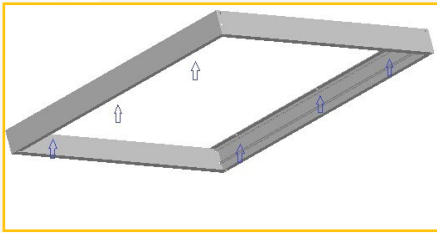

DATA SHEET

LED BACK-LIT PANEL

62×62 BLACK FRAME 3CCT SWITCH

INSTALLATION INSTRUCTION

MOUNTING

1.