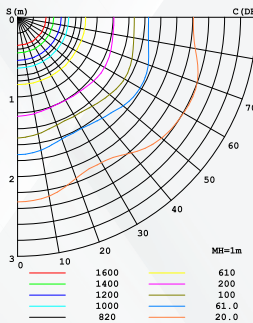

DIMENSIONS

ADJUSTMENT DIAGRAM

COLOR SWITCH

WW - 3000K

COLOR SWITCH

NW - 4000K

COLOR SWITCH

CW - 6000K

LUMINOUS INTENSITY DISTRIBUTION DIAGRAM

LUMINOUS INTENSITY DISTRIBUTION DIAGRAM

PLANAR ISOLUX DIAGRAM (UNIT: lx)

PLANAR ISOLUX DIAGRAM (UNIT: lx)

PLANAR ISOLUX DIAGRAM (UNIT: lx)

Flux out: 3023 lm

Height	Ravg, Rmax	Angle: 90.70deg	Diameter
3.281ft 1m	86.32, 187.26ft 262.1, 580.51m		6.649ft 202.47cm
6.562ft 2m	21.58, 46.81ft 6.59, 14.31m		13.29ft 404.94cm
9.843ft 3m	9.99, 20.80ft 3.04, 6.34m		19.93ft 607.43cm
13.124ft 4m	5.99, 11.70ft 1.84, 3.54m		26.57ft 809.89cm
16.4ft 5m	3.45, 7.69ft 1.05, 2.31m		33.21ft 1013.39cm

Flux out: 3071 lm

Height	Ravg, Rmax	Angle: 90.74deg	Diameter
3.281ft 1m	87.71, 190.26ft 267.1, 589.71m		6.647ft 202.61cm
6.562ft 2m	21.93, 47.55ft 6.69, 104.81m		13.29ft 405.23cm
9.843ft 3m	9.74, 21.13ft 2.98, 6.43m		19.94ft 607.83cm
13.124ft 4m	5.48, 11.89ft 1.67, 3.59m		26.58ft 810.46cm
16.4ft 5m	3.50, 7.69ft 1.07, 2.31m		33.22ft 1013.65cm

Flux out: 3246 lm

Height	Ravg, Rmax	Angle: 90.73deg	Diameter
3.281ft 1m	92.70, 201.06ft 284.1, 613.61m		6.646ft 202.58cm
6.562ft 2m	23.17, 50.26ft 7.07, 153.91m		13.29ft 405.15cm
9.843ft 3m	10.30, 22.33ft 3.13, 6.80m		19.94ft 607.73cm
13.124ft 4m	5.79, 12.56ft 1.76, 3.52m		26.58ft 810.30cm
16.4ft 5m	3.70, 8.04ft 1.13, 2.35m		33.22ft 1013.65cm