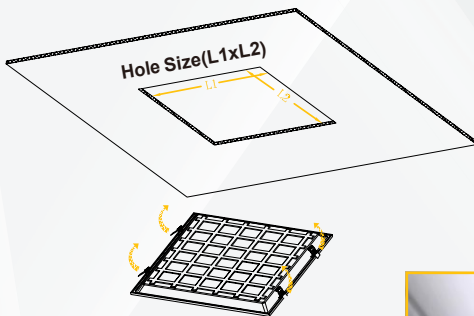

DATA SHEET

LED BACK-LIT PANEL

62×62 BLACK FRAME 3CCT SWITCH

INSTALLATION INSTRUCTION

MOUNTING

1.

2.

MODEL	PRODUCT DIMENSION	HOLE SIZE(L1xL2)	PRODUCT DIMENSION	HOLE SIZE(L1xL2)
SRPL30X120-28WH-BL	595x595x35mm	575x575mm		
SRPL62X62-28WH-BL	620x620x35mm	600x600mm		
SRPL60X60-28WH-BL	595x595x35mm	1195x295x35mm	1175x275mm	

SPRING

1.

2.