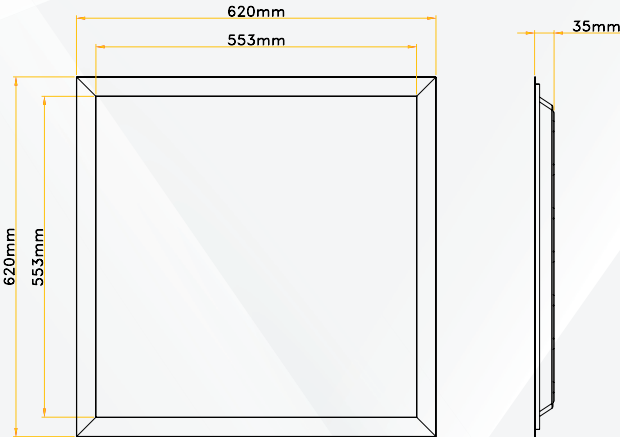

DIMENSIONS

ADJUSTMENT DIAGRAM

COLOR SWITCH

WW - 3000K

COLOR SWITCH

NW - 4000K

COLOR SWITCH

CW - 6000K

LUMINOUS INTENSITY DISTRIBUTION DIAGRAM

LUMINOUS INTENSITY DISTRIBUTION DIAGRAM

PLANAR ISOLUX DIAGRAM (UNIT: lx)

PLANAR ISOLUX DIAGRAM (UNIT: lx)

PLANAR ISOLUX DIAGRAM (UNIT: lx)

Flux out: 3023 lm

Height	Ravg, Rmax	Angle: 90.70deg	Diameter
3.281ft 1m	86.32, 187.26ft 262.1, 580.51m		6.649ft 202.47cm
6.562ft 2m	21.58, 46.81ft 6.59, 14.31m		13.29ft 404.94cm
9.843ft 3m	9.99, 20.80ft 3.04, 6.34m		19.93ft 607.43cm
13.124ft 4m	5.99, 11.70ft 1.84, 3.54m		26.57ft 809.89cm
16.4ft 5m	3.45, 7.69ft 1.05, 2.31m		33.21ft 1013.39cm

Flux out: 3071 lm

Height	Ravg, Rmax	Angle: 90.74deg	Diameter
3.281ft 1m	87.71, 190.26ft 267.1, 589.71m		6.647ft 202.61cm
6.562ft 2m	21.93, 47.55ft 6.69, 104.81m		13.29ft 405.23cm
9.843ft 3m	9.74, 21.13ft 2.98, 6.43m		19.94ft 607.83cm
13.124ft 4m	5.48, 11.89ft 1.67, 3.59m		26.58ft 810.46cm
16.4ft 5m	3.50, 7.69ft 1.07, 2.31m		33.22ft 1013.65cm

Flux out: 3246 lm

Height	Ravg, Rmax	Angle: 90.73deg	Diameter
3.281ft 1m	92.70, 201.06ft 284.1, 613.61m		6.646ft 202.58cm
6.562ft 2m	23.17, 50.26ft 7.07, 153.91m		13.29ft 405.15cm
9.843ft 3m	10.30, 22.33ft 3.13, 6.80m		19.94ft 607.73cm
13.124ft 4m	5.79, 12.56ft 1.76, 3.52m		26.58ft 810.30cm
16.4ft 5m	3.70, 8.04ft 1.13, 2.35m		33.22ft 1013.65cm