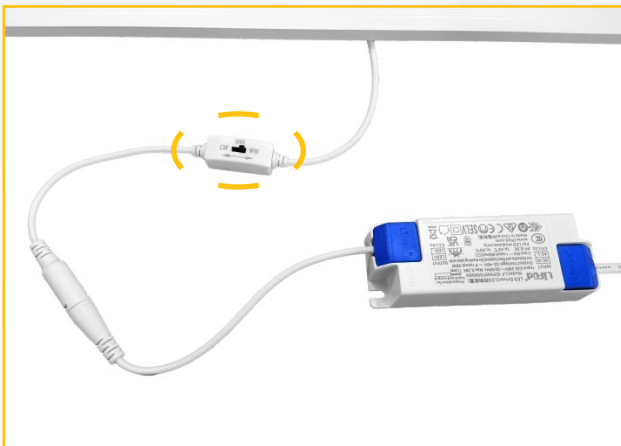

ADJUSTMENT DIAGRAM

COLOR SWITCH

WW - 3000K

COLOR SWITCH

NW - 4000K

COLOR SWITCH

CW - 6000K