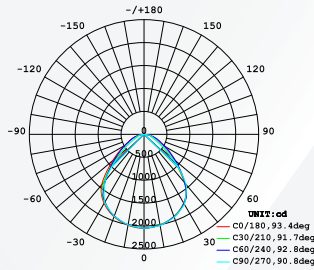

DIMENSIONS

ADJUSTMENT DIAGRAM

COLOR SWITCH

WW - 3000K

COLOR SWITCH

NW - 4000K

COLOR SWITCH

CW - 6000K

LUMINOUS INTENSITY DISTRIBUTION DIAGRAM

LUMINOUS INTENSITY DISTRIBUTION DIAGRAM

PLANAR ISOLUX DIAGRAM (UNIT: lx)

PLANAR ISOLUX DIAGRAM (UNIT: lx)

PLANAR ISOLUX DIAGRAM (UNIT: lx)

Flux out: 3023 lm

Height	Ravg, Rmax	Angle: 90.70deg	Diameter
3.281ft 1m	86.32, 187.26ft 262.1, 580.51m		6.649ft 202.47cm
6.562ft 2m	21.58, 46.81ft 6.59, 14.31m		13.29ft 404.94cm
9.843ft 3m	9.99, 20.80ft 3.04, 6.34m		19.93ft 607.43cm
13.124ft 4m	5.99, 11.70ft 1.84, 3.54m		26.57ft 809.89cm
16.4ft 5m	3.45, 7.69ft 1.05, 2.31m		33.21ft 1013.39cm

Flux out: 3071 lm

Height	Ravg, Rmax	Angle: 90.74deg	Diameter
3.281ft 1m	87.71, 190.26ft 267.1, 589.71m		6.647ft 202.61cm
6.562ft 2m	21.93, 47.55ft 6.69, 104.81m		13.29ft 405.23cm
9.843ft 3m	9.74, 21.13ft 2.98, 6.43m		19.94ft 607.83cm
13.124ft 4m	5.48, 11.89ft 1.67, 3.59m		26.58ft 810.46cm
16.4ft 5m	3.50, 7.69ft 1.07, 2.31m		33.22ft 1013.65cm

Flux out: 3246 lm

Height	Ravg, Rmax	Angle: 90.73deg	Diameter
3.281ft 1m	92.70, 201.06ft 284.1, 613.61m		6.646ft 202.58cm
6.562ft 2m	23.17, 50.26ft 7.07, 153.91m		13.29ft 405.15cm
9.843ft 3m	10.30, 22.33ft 3.13, 6.80m		19.94ft 607.73cm
13.124ft 4m	5.79, 12.56ft 1.76, 3.52m		26.58ft 810.30cm
16.4ft 5m	3.70, 8.04ft 1.13, 2.35m		33.22ft 1013.65cm