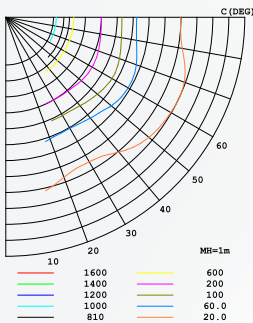

DIMENSIONS

ADJUSTMENT DIAGRAM

COLOR SWITCH

WW - 3000K

COLOR SWITCH

NW - 4000K

COLOR SWITCH

CW - 6000K

DATA SHEET

LED BACK-LIT PANEL

62x62 BLACK FRAME 3CCT SWITCH

TEST REPORT

3000K

4000K

6000K

LUMINOUS INTENSITY DISTRIBUTION DIAGRAM

LUMINOUS INTENSITY DISTRIBUTION DIAGRAM

LUMINOUS INTENSITY DISTRIBUTION DIAGRAM

PLANAR ISOLUX DIAGRAM (UNIT: lx)

PLANAR ISOLUX DIAGRAM (UNIT: lx)

PLANAR ISOLUX DIAGRAM (UNIT: lx)

Flux out: 3023 lm

Height	Ravg, Rmax	Angle: 90.70deg	Diameter
3.281ft 1m	86.32, 187.26ft 262.1, 580.51m		6.649ft 202.47cm
6.562ft 2m	21.58, 46.81ft 6.59, 14.31m		13.29ft 404.94cm
9.843ft 3m	9.99, 20.80ft 3.04, 6.34m		19.93ft 607.43cm
13.124ft 4m	5.99, 11.70ft 1.84, 3.54m		26.57ft 809.89cm
16.4ft 5m	3.45, 7.69ft 1.05, 2.31m		33.21ft 1013.39cm

Flux out: 3071 lm

Height	Ravg, Rmax	Angle: 90.74deg	Diameter
3.281ft 1m	87.71, 190.26ft 267.1, 589.71m		6.647ft 202.61cm
6.562ft 2m	21.93, 47.55ft 6.69, 104.81m		13.29ft 405.23cm
9.843ft 3m	9.74, 21.13ft 2.98, 6.43m		19.94ft 607.83cm
13.124ft 4m	5.48, 11.89ft 1.67, 3.59m		26.58ft 810.46cm
16.4ft 5m	3.50, 7.69ft 1.07, 2.31m		33.22ft 1013.65cm