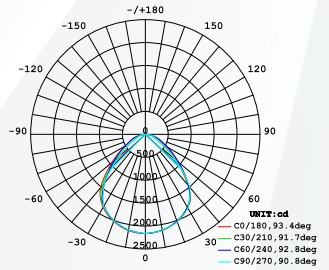

DIMENSIONS

ADJUSTMENT DIAGRAM

COLOR SWITCH

WW - 3000K

COLOR SWITCH

NW - 4000K

COLOR SWITCH

CW - 6000K

LUMINOUS INTENSITY DISTRIBUTION DIAGRAM

LUMINOUS INTENSITY DISTRIBUTION DIAGRAM

PLANAR ISOLUX DIAGRAM (UNIT: lx)

PLANAR ISOLUX DIAGRAM (UNIT: lx)

PLANAR ISOLUX DIAGRAM (UNIT: lx)

Flux out: 3023 lm

Height	Ravg, Rmax	Angle: 90.70deg	Diameter
3.281ft 1m	86.32, 187.26ft 262.1, 580.51m		6.649ft 202.47cm
6.562ft 2m	21.58, 46.81ft 6.59, 14.31m		13.29ft 404.94cm
9.843ft 3m	9.99, 20.80ft 3.04, 6.34m		19.93ft 607.43cm
13.124ft 4m	5.99, 11.70ft 1.84, 3.54m		26.57ft 809.89cm
16.4ft 5m	3.45, 7.69ft 1.05, 2.31m		33.21ft 1013.39cm

Flux out: 3071 lm

Height	Ravg, Rmax	Angle: 90.74deg	Diameter
3.281ft 1m	87.71, 190.26ft 267.1, 589.71m		6.647ft 202.61cm
6.562ft 2m	21.93, 47.55ft 6.69, 104.81m		13.29ft 405.23cm
9.843ft 3m	9.74, 21.13ft 2.98, 6.43m		19.94ft 607.83cm
13.124ft 4m	5.48, 11.89ft 1.67, 3.59m		26.58ft 810.46cm
16.4ft 5m	3.50, 7.69ft 1.07, 2.31m		33.22ft 1013.65cm

Flux out: 3246 lm

Height	Ravg, Rmax	Angle: 90.73deg	Diameter
3.281ft 1m	92.70, 201.06ft 284.1, 613.61m		6.646ft 202.58cm
6.562ft 2m	23.17, 50.26ft 7.07, 153.91m		13.29ft 405.15cm
9.843ft 3m	10.30, 22.33ft 3.13, 6.80m		19.94ft 607.73cm
13.124ft 4m	5.79, 12.56ft 1.76, 3.52m		26.58ft 810.30cm
16.4ft 5m	3.70, 8.04ft 1.13, 2.35m		33.22ft 1013.65cm