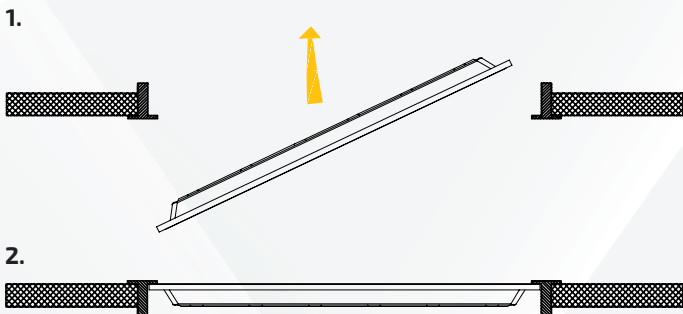

DATA SHEET

LED BACK-LIT PANEL

62×62 BLACK FRAME 3CCT SWITCH

INSTALLATION INSTRUCTION

IN-BUILT