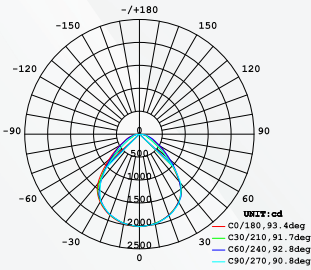

DIMENSIONS

ADJUSTMENT DIAGRAM

COLOR SWITCH

WW - 3000K

COLOR SWITCH

NW - 4000K

COLOR SWITCH

CW - 6000K

LUMINOUS INTENSITY DISTRIBUTION DIAGRAM

LUMINOUS INTENSITY DISTRIBUTION DIAGRAM

PLANAR ISOLUX DIAGRAM (UNIT: lx)

PLANAR ISOLUX DIAGRAM (UNIT: lx)

PLANAR ISOLUX DIAGRAM (UNIT: lx)

Flux out: 3023 lm

Height	Ravg, Rmax	Angle: 90.70deg	Diameter
3.281ft 1m	86.32, 187.26ft 262.1, 580.51m		6.649ft 202.47cm
6.562ft 2m	21.58, 46.81ft 6.59, 14.31m		13.29ft 404.94cm
9.843ft 3m	9.99, 20.80ft 3.04, 6.34m		19.93ft 607.43cm
13.124ft 4m	5.99, 11.70ft 1.84, 3.54m		26.57ft 809.89cm
16.4ft 5m	3.45, 7.69ft 1.05, 2.31m		33.21ft 1013.39cm

Flux out: 3071 lm

Height	Ravg, Rmax	Angle: 90.74deg	Diameter
3.281ft 1m	87.71, 190.26ft 267.1, 589.71m		6.647ft 202.61cm
6.562ft 2m	21.93, 47.55ft 6.69, 104.81m		13.29ft 405.23cm
9.843ft 3m	9.74, 21.13ft 2.98, 6.43m		19.94ft 607.83cm
13.124ft 4m	5.48, 11.89ft 1.67, 3.59m		26.58ft 810.46cm
16.4ft 5m	3.50, 7.69ft 1.07, 2.31m		33.22ft 1013.65cm

Flux out: 3246 lm

Height	Ravg, Rmax	Angle: 90.73deg	Diameter
3.281ft 1m	92.70, 201.06ft 284.1, 613.61m		6.646ft 202.58cm
6.562ft 2m	23.17, 50.26ft 7.07, 153.91m		13.29ft 405.15cm
9.843ft 3m	10.30, 22.33ft 3.13, 6.80m		19.94ft 607.73cm
13.124ft 4m	5.79, 12.56ft 1.76, 3.52m		26.58ft 810.30cm
16.4ft 5m	3.70, 8.04ft 1.13, 2.35m		33.22ft 1013.65cm