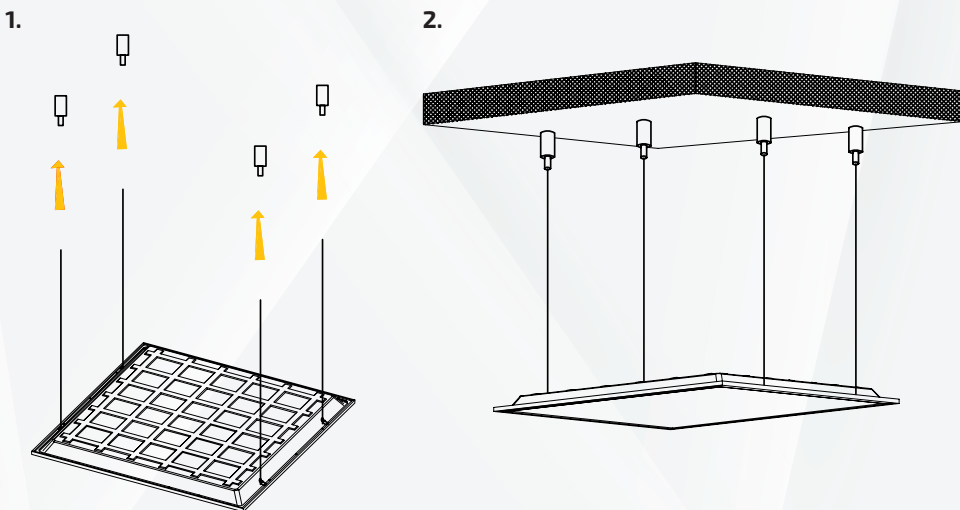

SUSPENDING

MODEL	PRODUCT DIMENSION	HOLE SIZE(L1XL2)	PRODUCT DIMENSION	HOLE SIZE(L1XL2)
SRPL30X120-28WH-BL	595x595x35mm	575x575mm		
SRPL62X62-28WH-BL	620x620x35mm	600x600mm		
SRPL60X60-28WH-BL	595x595x35mm	1175x275mm