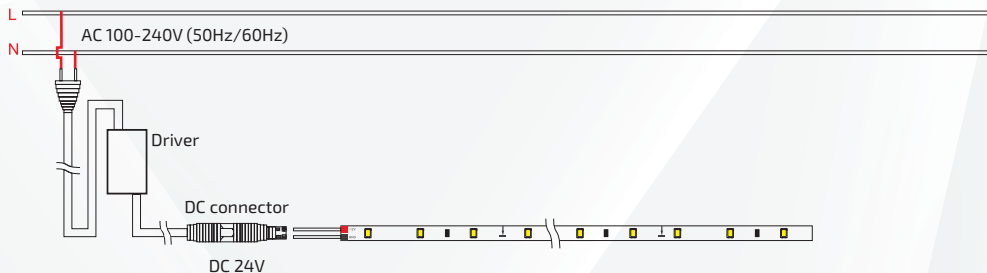

DATA SHEET

LED STRIP PREMIUM

5 METER 9.6W 24V 3000K 4000K 6000K

CURRENT/VOLTAGE CHARACTERISTICS CURVE

BRIGHTNESS/CURRENT CHARACTERISTICS CURVE

CIRCUIT DIAGRAM

DATA SHEET

LED STRIP PREMIUM

5 METER 9.6W 24V 3000K 4000K 6000K

CONNECTION SCHEMES

DATA SHEET

LED STRIP PREMIUM

5 METER 9.6W 24V 3000K 4000K 6000K

INSTALLATION

Double sided sticker

Mounting clip