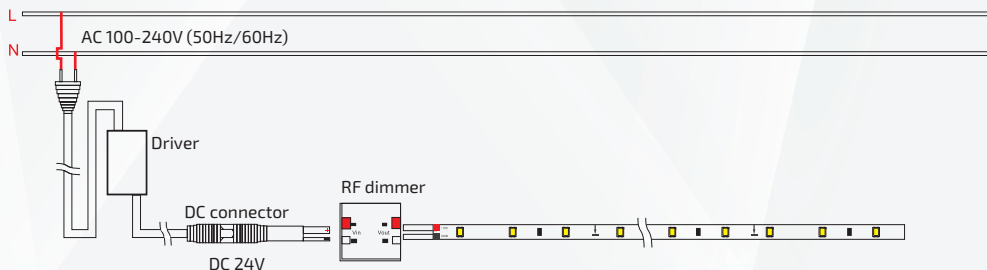

DATA SHEET

LED STRIP PREMIUM

5 METER 9.6W 24V 3000K 4000K 6000K

ELECTRICAL DATA

Wattage	9.6W/m
Input Voltage	DC24V
Operating Current	≈0.34A

CAPABILITIES

LEDs/m	120
Lumen	960 lm/m
Kelvin	3000K, 4000K, 6000K
Color	White
Illumination Range	1-3m
Dimmable	Yes
Operating Temperature	-25°C - +60°C
Storage Temperature	-40°C - +80°C

DATA SHEET

LED STRIP PREMIUM

5 METER 9.6W 24V 3000K 4000K 6000K

CURRENT/VOLTAGE CHARACTERISTICS CURVE

BRIGHTNESS/CURRENT CHARACTERISTICS CURVE

CIRCUIT DIAGRAM

DATA SHEET

LED STRIP PREMIUM

5 METER 9.6W 24V 3000K 4000K 6000K

CONNECTION SCHEMES

DATA SHEET

LED STRIP PREMIUM

5 METER 9.6W 24V 3000K 4000K 6000K

INSTALLATION

Double sided sticker

Mounting clip