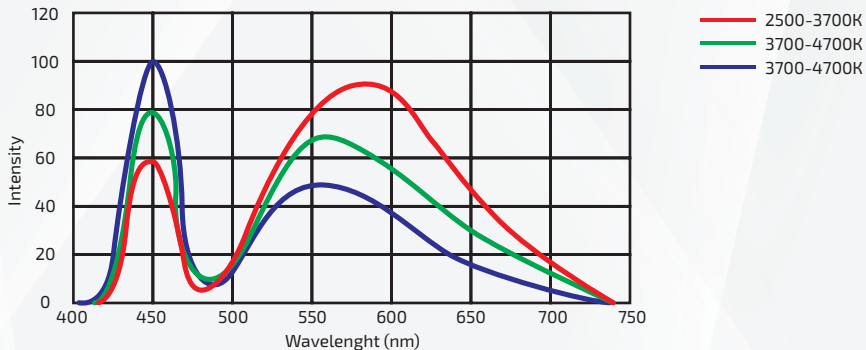

DATA SHEET

LED STRIP PREMIUM

5 METER 9.6W 24V 3000K 4000K 6000K

ELECTRICAL DATA

Wattage	9.6W/m
Input Voltage	DC24V
Operating Current	≈0.34A

CAPABILITIES

LEDs/m	120
Lumen	960 lm/m
Kelvin	3000K, 4000K, 6000K
Color	White
Illumination Range	1-3m
Dimmable	Yes
Operating Temperature	-25°C - +60°C
Storage Temperature	-40°C - +80°C

AVAILABLE MODELS

Color Temp	REF No
3000K	907472
4000K	907473
6000K	907474

DATA SHEET

LED STRIP PREMIUM

5 METER 9.6W 24V 3000K 4000K 6000K

CHIP DIMENSIONS

STRIP DIMENSIONS

SPECTRUM CHARACTERISTICS CURVE

DATA SHEET

LED STRIP PREMIUM

5 METER 9.6W 24V 3000K 4000K 6000K

CURRENT/VOLTAGE CHARACTERISTICS CURVE

BRIGHTNESS/CURRENT CHARACTERISTICS CURVE

CIRCUIT DIAGRAM

DATA SHEET

LED STRIP PREMIUM