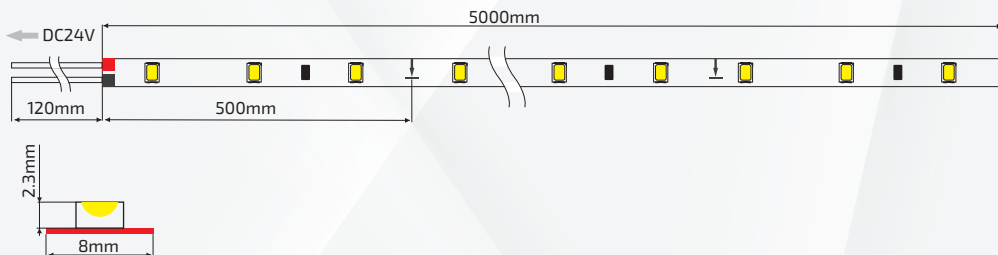

DATA SHEET

LED STRIP PREMIUM

5 METER 9.6W 24V 3000K 4000K 6000K

ELECTRICAL DATA

Wattage	9.6W/m
Input Voltage	DC24V
Operating Current	≈0.34A

CAPABILITIES

LEDs/m	120
Lumen	960 lm/m
Kelvin	3000K, 4000K, 6000K
Color	White
Illumination Range	1-3m
Dimmable	Yes
Operating Temperature	-25°C - +60°C
Storage Temperature	-40°C - +80°C

AVAILABLE MODELS

Color Temp	REF No
3000K	907472
4000K	907473
6000K	907474

DATA SHEET

LED STRIP PREMIUM

5 METER 9.6W 24V 3000K 4000K 6000K

CHIP DIMENSIONS

STRIP DIMENSIONS

SPECTRUM CHARACTERISTICS CURVE

DATA SHEET

LED STRIP PREMIUM

5 METER 9.6W 24V 3000K 4000K 6000K

CURRENT/VOLTAGE CHARACTERISTICS CURVE

BRIGHTNESS/CURRENT CHARACTERISTICS CURVE

CIRCUIT DIAGRAM

DATA SHEET

LED STRIP PREMIUM

5 METER 9.6W 24V 3000K 4000K 6000K

CONNECTION SCHEMES

DATA SHEET

LED STRIP PREMIUM

5 METER 9.6W 24V 3000K 4000K 6000K

INSTALLATION

Double sided sticker

Mounting clip