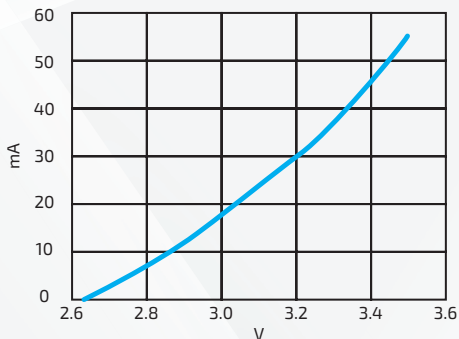

DATA SHEET

LED STRIP PREMIUM

5 METER 9.6W 24V 3000K 4000K 6000K

ELECTRICAL DATA

Wattage	9.6W/m
Input Voltage	DC24V
Operating Current	≈0.34A

CAPABILITIES

LEDs/m	120
Lumen	960 lm/m
Kelvin	3000K, 4000K, 6000K
Color	White
Illumination Range	1-3m
Dimmable	Yes
Operating Temperature	-25°C - +60°C
Storage Temperature	-40°C - +80°C

AVAILABLE MODELS

Color Temp	REF No
3000K	907472
4000K	907473
6000K	907474

DATA SHEET

LED STRIP PREMIUM

5 METER 9.6W 24V 3000K 4000K 6000K

CHIP DIMENSIONS

STRIP DIMENSIONS

SPECTRUM CHARACTERISTICS CURVE

DATA SHEET

LED STRIP PREMIUM

5 METER 9.6W 24V 3000K 4000K 6000K

CURRENT/VOLTAGE CHARACTERISTICS CURVE

BRIGHTNESS/CURRENT CHARACTERISTICS CURVE

CIRCUIT DIAGRAM

DATA SHEET

LED STRIP PREMIUM