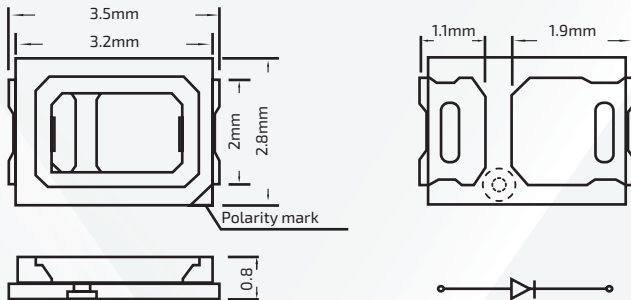

DATA SHEET

LED STRIP PREMIUM

5 METER 9.6W 24V 3000K 4000K 6000K

ELECTRICAL DATA

Wattage	9.6W/m
Input Voltage	DC24V
Operating Current	≈0.34A

CAPABILITIES

LEDs/m	120
Lumen	960 lm/m
Kelvin	3000K, 4000K, 6000K
Color	White
Illumination Range	1-3m
Dimmable	Yes
Operating Temperature	-25°C - +60°C
Storage Temperature	-40°C - +80°C

LIFESPAN & WARRANTY

Lifespan	50.000 hrs
Warranty	3 years

DIMENSIONS & PACKAGING

Product Dimensions	5000x8 mm
Outer box	80pcs.
LED QTY	120 pcs/meter

ADDITIONAL INFORMATION

IP Rating	IP20
Certificates	CE, RoHS

AVAILABLE MODELS

Color Temp	REF No
3000K	907472
4000K	907473
6000K	907474

DATA SHEET

LED STRIP PREMIUM

5 METER 9.6W 24V 3000K 4000K 6000K

CHIP DIMENSIONS

STRIP DIMENSIONS

SPECTRUM CHARACTERISTICS CURVE

5 METER 9.6W 24V 3000K 4000K 6000K

CONNECTION SCHEMES

DATA SHEET

LED STRIP PREMIUM

5 METER 9.6W 24V 3000K 4000K 6000K

INSTALLATION

Double sided sticker

Mounting clip