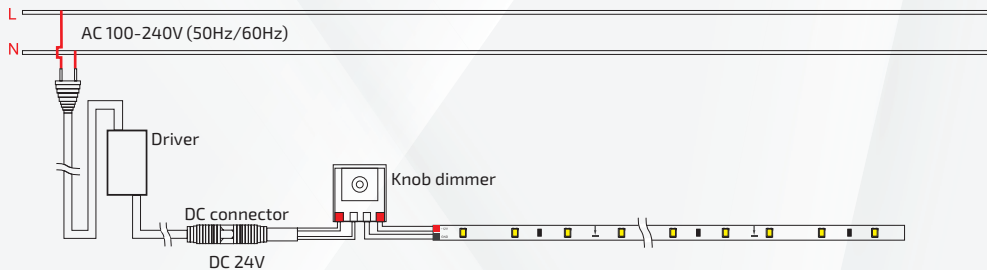

DATA SHEET

LED STRIP PREMIUM

5 METER 9.6W 24V 3000K 4000K 6000K

ELECTRICAL DATA

Wattage	9.6W/m
Input Voltage	DC24V
Operating Current	≈0.34A

CAPABILITIES

LEDs/m	120
Lumen	960 lm/m
Kelvin	3000K, 4000K, 6000K
Color	White
Illumination Range	1-3m
Dimmable	Yes
Operating Temperature	-25°C - +60°C
Storage Temperature	-40°C - +80°C

DATA SHEET

LED STRIP PREMIUM

5 METER 9.6W 24V 3000K 4000K 6000K

CURRENT/VOLTAGE CHARACTERISTICS CURVE

BRIGHTNESS/CURRENT CHARACTERISTICS CURVE

CIRCUIT DIAGRAM

DATA SHEET

LED STRIP PREMIUM

5 METER 9.6W 24V 3000K 4000K 6000K

CONNECTION SCHEMES

DATA SHEET

LED STRIP PREMIUM

5 METER 9.6W 24V 3000K 4000K 6000K

INSTALLATION

Double sided sticker

Mounting clip