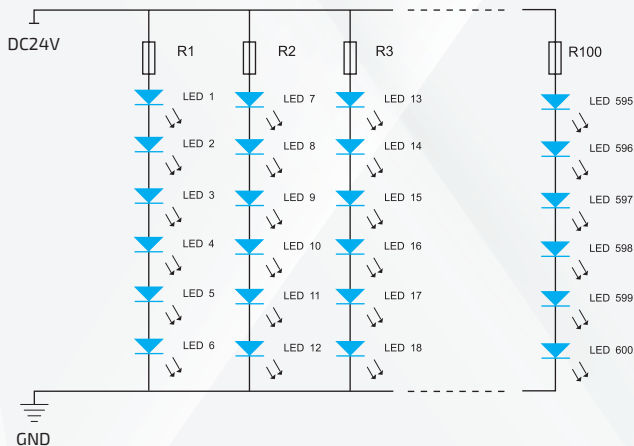

DATA SHEET

LED STRIP PREMIUM

5 METER 9.6W 24V 3000K 4000K 6000K

ELECTRICAL DATA

Wattage	9.6W/m
Input Voltage	DC24V
Operating Current	≈0.34A

CAPABILITIES

LEDs/m	120
Lumen	960 lm/m
Kelvin	3000K, 4000K, 6000K
Color	White
Illumination Range	1-3m
Dimmable	Yes
Operating Temperature	-25°C - +60°C
Storage Temperature	-40°C - +80°C

AVAILABLE MODELS

Color Temp	REF No
3000K	907472
4000K	907473
6000K	907474

DATA SHEET

LED STRIP PREMIUM

5 METER 9.6W 24V 3000K 4000K 6000K

CHIP DIMENSIONS

STRIP DIMENSIONS

SPECTRUM CHARACTERISTICS CURVE

DATA SHEET

LED STRIP PREMIUM

5 METER 9.6W 24V 3000K 4000K 6000K

CURRENT/VOLTAGE CHARACTERISTICS CURVE

BRIGHTNESS/CURRENT CHARACTERISTICS CURVE

CIRCUIT DIAGRAM

DATA SHEET

LED STRIP PREMIUM

5 METER 9.6W 24V 3000K 4000K 6000K

CONNECTION SCHEMES

DATA SHEET

LED STRIP PREMIUM

5 METER 9.6W 24V 3000K 4000K 6000K

INSTALLATION

Double sided sticker

Mounting clip