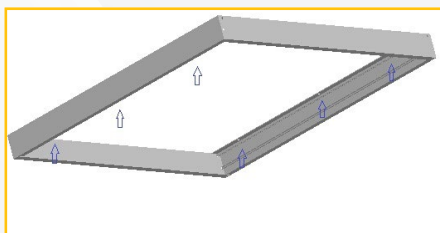

DATA SHEET

LED BACKLIT PANEEL

62×62 ZWART FRAME 3CCT-SCHAKELAAR

INSTALLATIE-INSTRUCTIES

INBOUW

OPHANGING

MODEL PRODUCTAFMETINGEN AFMETINGEN MONTAGEGATEN (L1XL2)	PRODUCTAFMETINGEN	AFMETINGEN MONTAGEGATEN (L1XL2)
SRPL30X120-28WH-BL	595x595x35mm	575x575mm
SRPL62X62-28WH-BL	620x620x35mm	600x600mm
SRPL60X60-28WH-BL 595x595x35mm	1195x295x35mm	1175x275mm

DATA SHEET

LED BACKLIT PANEEL

62×62 ZWART FRAME 3CCT-SCHAKELAAR

INSTALLATIE-INSTRUCTIES

BEVESTIGING

1.

2.

MODEL PRODUCTAFMETINGEN AFMETINGEN MONTAGEGATEN (L1xL2)	PRODUCTAFMETINGEN	AFMETINGEN MONTAGEGATEN (L1xL2)
SRPL30X120-28WH-BL	595x595x35mm	575x575mm
SRPL62X62-28WH-BL	620x620x35mm	600x600mm
SRPL60X60-28WH-BL 595x595x35mm	1195x295x35mm	1175x275mm