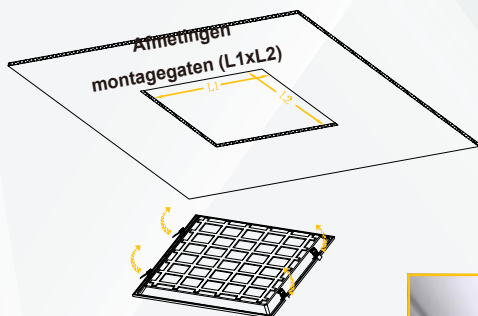

DATA SHEET

LED BACKLIT PANEEL

62×62 ZWART FRAME 3CCT-SCHAKELAAR

INSTALLATIE-INSTRUCTIES

BEVESTIGING

1.

2.

MODEL PRODUCTAFMETINGEN AFMETINGEN MONTAGEGATEN (L1xL2)	PRODUCTAFMETINGEN	AFMETINGEN MONTAGEGATEN (L1xL2)
SRPL30X120-28WH-BL	595x595x35mm	575x575mm
SRPL62X62-28WH-BL	620x620x35mm	600x600mm
SRPL60X60-28WH-BL 595x595x35mm	1195x295x35mm	1175x275mm

VEER

1.

2.