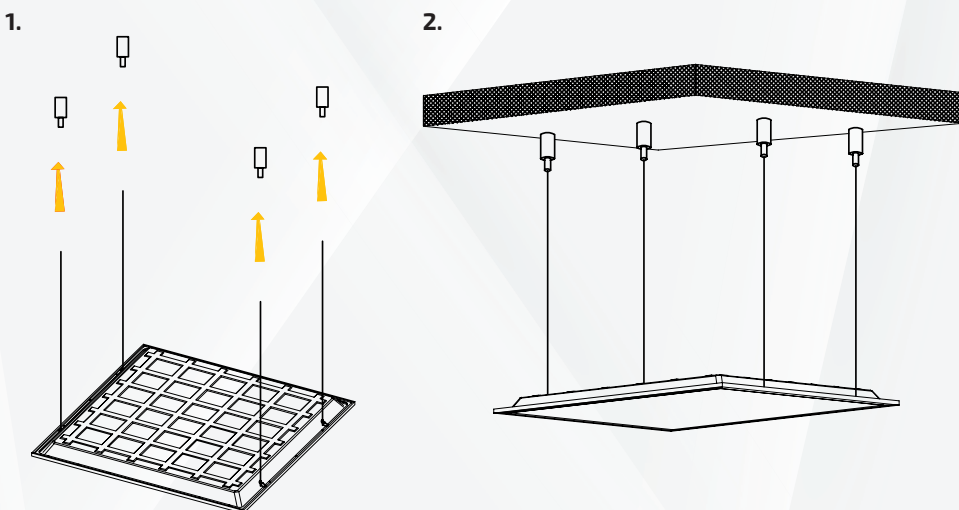

DATA SHEET

LED BACKLIT PANEEL

62×62 ZWART FRAME 3CCT-SCHAKELAAR

INSTALLATIE-INSTRUCTIES

INBOUW

OPHANGING

MODEL PRODUCTAFMETINGEN AFMETINGEN MONTAGEGATEN (L1XL2)	PRODUCTAFMETINGEN	AFMETINGEN MONTAGEGATEN (L1XL2)
SRPL30X120-28WH-BL	595x595x35mm	575x575mm
SRPL62X62-28WH-BL	620x620x35mm	600x600mm
SRPL60X60-28WH-BL 595x595x35mm	1195x295x35mm	1175x275mm